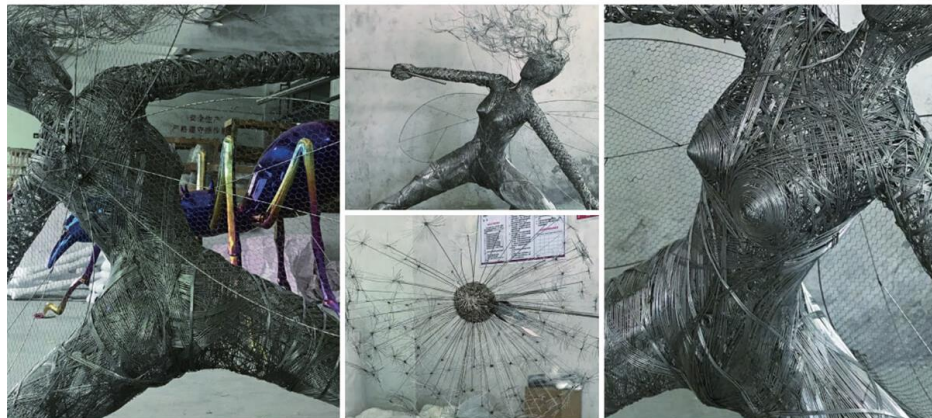

ARTS FOR URBAN DEVELOPMENT

METAL SCULPTURE

shtorm
GROUP