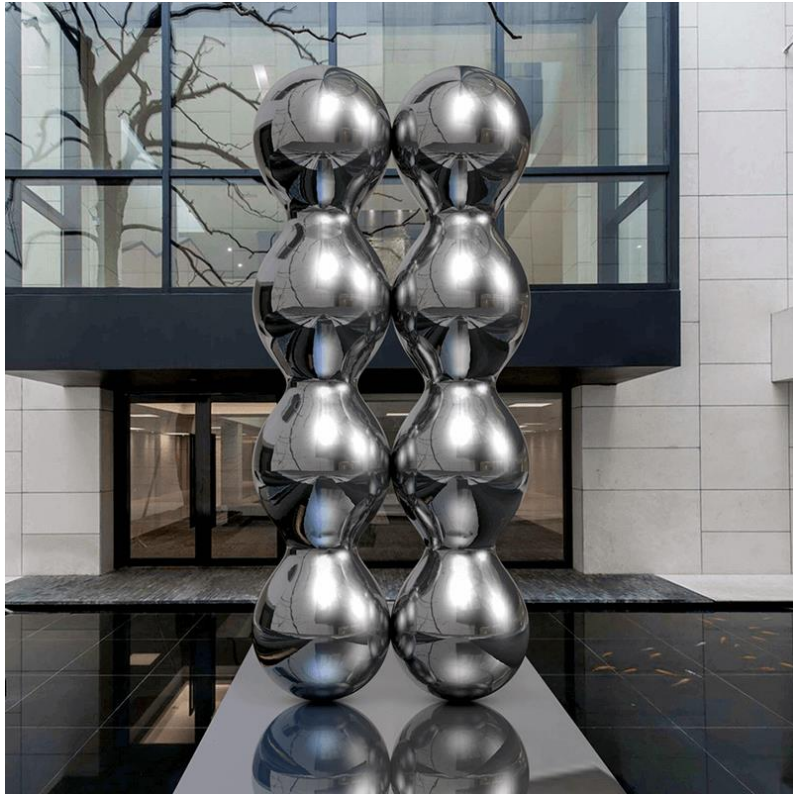

## Indoor Hotel Ground Sculpture

Item No.: VSMS-12

Size: Any size can be customized.

Available Material: #304/#306 Stainless Steel

Technique: Hand Forging + Mirror Polishing